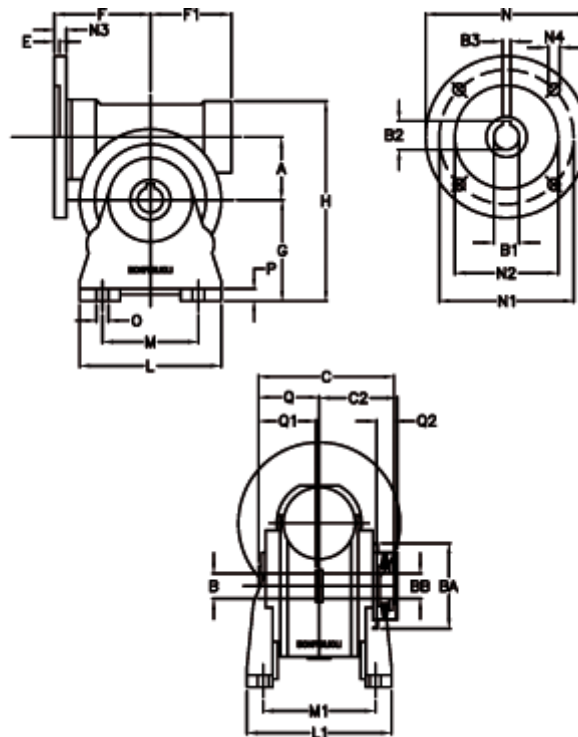

Article number: 390204908022336

Description: Worm Gear with Torque Limiter
VF 49-L2-A-80 P63B14

Measures

a = 49.50	C2 = 63,5	L1 = 124.0	O = 8.5
B = 25	Description = VF 49A-xx-63B14	m = 63	P = 12
B1 E7 = 11	E = 3.0	M1 = 98.5	Q = 51.0
B2 = 12.8	F = 70	N = 90	Q1 = 41
B3 H9 = 4	F1 = 63	N1 = 75	Q2 = 15
BA = 63	g = 82	N2 = 60	
BB H7 = 14	H = 162	N3 = 7.0	
C = 105	L = 110	N4 = 6	